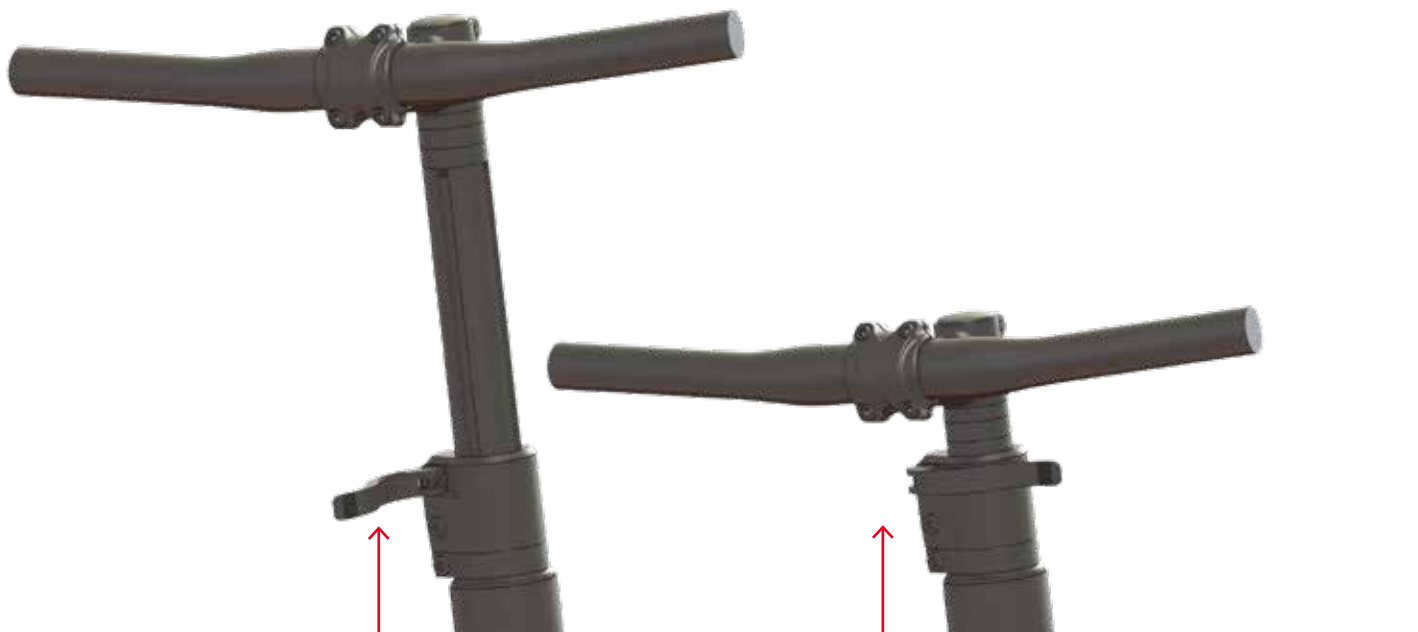

So lässt sich das Bike einfach, schnell und komfortabel an Fahrerinnen und Fahrer anpassen und in Sekundenschnelle für den Transport mit dem Auto oder in der Bahn vorbereiten.

- werkzeuglose Lenkerverstellung über einen Hebel
- höhenverstellbar im Bereich von 0 bis zu 150 mm
- für den Transport um 90 Grad drehbar

Stepless height and transportation adjustment in one

The All-Up puts an end to complicated handlebar height and transportation adjustment. Using a quick-release levers, the steerer tube can be infinitely adjusted from 0 to 150 mm without the need for tools and rotated by 90 degrees for transportation.

Three versions are available. The classic stem extension All-Up with 150 mm height adjustment or the All-Up 2.0, which combines the advantages of the stem extension with an already integrated stem (90 or 150 mm adjustment range).

Höhenverstellung / Height adjustment

This allows the bike to be easily, quickly and conveniently adapted to the rider and prepared for transportation by car or train in a matter of seconds.

- toolless handlebar adjustment using a levers
- height adjustable from 0 up to 150 mm
- can be rotated by 90 degrees for transportation