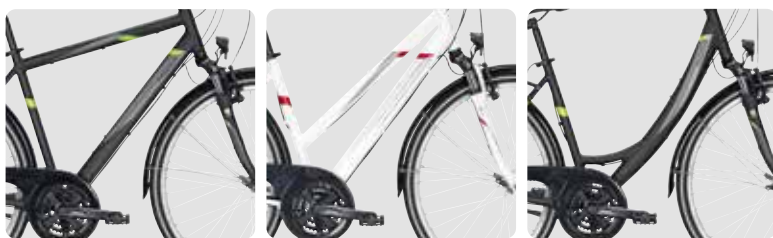

AVANTI 18

526-70645, türkis/weiß/rot

526-70048, schwarz matt/
grau matt/grün matt/silber
matt

526-70545, weiß/grau/rot/
silber

526-70845, schwarz matt/grau
matt/grün matt/silber matt

Rahmen Frame	Aluminium 6061	Vorbau Stem	Aluminium
Rahmenhöhe Framesize	Herren 48/53/58/61 cm, Trapez 45/50/53/58 cm, Wave 45/50/55 cm	Sattelstütze Seatpost	Aluminium
Gabel Fork	SR Suntour CR-7V-P, 40 mm	Sattel Saddle	Pegasus
Schaltwerk Gearshift	Shimano Tourney	Felgen Rims	DBM-2
Umwerfer Front Derailleur	Shimano Tourney	Bereifung Tires	VeeTire City Cruz 42-622 [28 x 1.60]
Gänge Gear	18-Gang Kettenschaltung	Pedale Pedal	Wellgo
Schalthebel Shifter	Shimano Tourney Drehgriffschalter	Scheinwerfer Headlight	Fuxon F-16, 30 Lux LED mit Schalter
Bremsen Brakes	Tektro V-Bremsen	Rücklicht Taillight	Fuxon LR-20, LED mit Standlicht
Lenker Handlebar	City	Gepäckträger Rack	Standwell