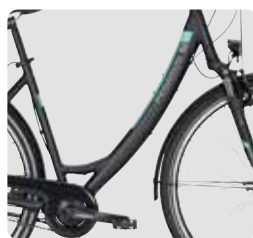

PIAZZA 8

526-05645, metallic blau matt/türkis/metallic blau

526-04848, schwarz matt/
grau matt/silber matt

526-05545, weiß/türkis/rot

526-06245, schwarz/grau/
blaugrün

WAVE

TRAPEZ

HERREN