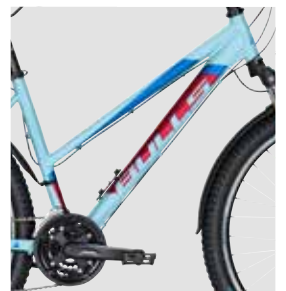

lightblue matt, blue,
rouge red
501-27141 ♀

Rahmen	Frame	aluminium	Bremsen	Brakes	Tektro V-Brake
Rahmenhöhe	Framesize	♂ 37 cm / 41 cm / 46 cm / 51 cm, ♀ 41 cm / 46 cm / 51 cm	Lenker	Handlebar	STYX aluminium
Gabel	Fork	SR Suntour XCE 28 P, 80 mm	Vorbau	Stem	STYX
Schaltwerk	Gearshift	Shimano Tourney RD-TY300	Sattelstütze	Seatpost	STYX aluminium
Umwerfer	Front derailleur	Shimano Tourney FD-TY500	Sattel	Saddle	STYX
Gänge	Gear	21-speed	Felgen	Rims	STYX DBM-2
Schalthebel	Shifter	Shimano Tourney ST-EF41	Bereifung	Tires	Ace of Pace 27,5 x 2.25
Kurbelgarnitur	Crankset	STYX, 42/34/24T	Pedale	Pedals	BULLS
			Scheinwerfer	Headlight	Fuxon F-16
			Rücklicht	Taillight	Fuxon RL-Mini standlight function